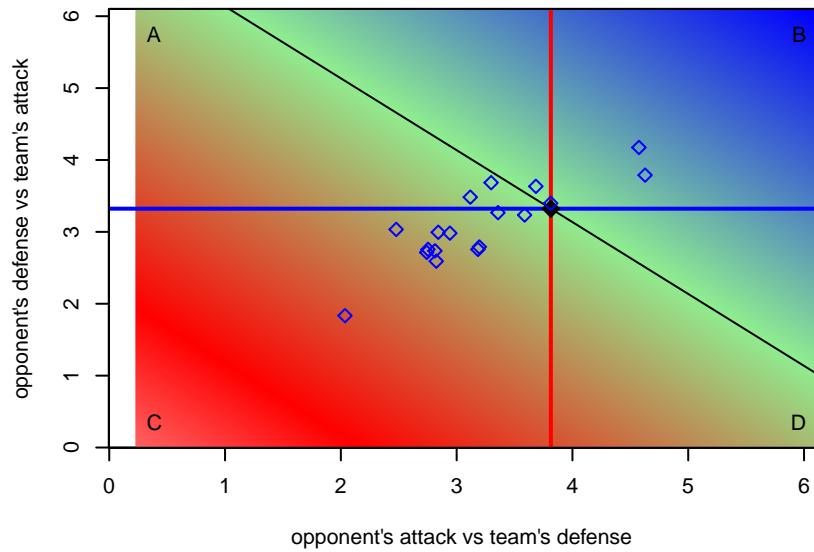

Capital FC Timbers Red G01
Dots are actual minus expected GF (blue circles) and GA (red triangles).
Blue line is smoothed change in attack strength. Red is smoothed change in defense strength.

**attack and defense variance (black dot)
relative to other teams
and top 10 in region**

**attack and defense rating
relative to others at age
and all opponents in last 13 months**

**attack and defense rating
relative to others at age
and all opponents in last 13 months**

Performance relative to 13 month average

Performance relative to 13 month average

Distribution of opponents
 Red = Lose zone, Blue = Win zone, Green = Even
 Black line separates win/lose zones

lot. A=Neither has attack advantage, B=Opponent has both attack and defense advantage, C=Opponent has both attack and defense disadvantage, D=Both have