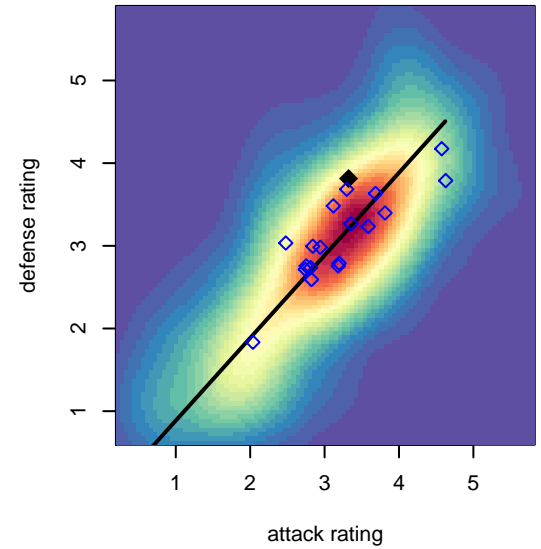

Capital FC Timbers Red G01

Cascade Futbol Club/Capital FC
Salem, OR
G01 total strength=1830
attack=27.73 defense=45.32
spr league = Win OYS G01 Premier
notes= Zenith; Goodwin 2016

alt names used:

Venues played:
2016 Nike Crossfire Challenge Gold Group U16
2016 Surf Cup Super White U16
2016 FWRL G01
2016 Win OYS G01 Premier
2016 OYS State Cup G01

Capital FC Timbers Red G01
Dots are actual minus expected GF (blue circles) and GA (red triangles).
Blue line is smoothed change in attack strength. Red is smoothed change in defense strength.

**attack and defense variance (black dot)
relative to other teams
and top 10 in region**

**attack and defense rating
relative to others at age
and all opponents in last 13 months**

**attack and defense rating
relative to others at age
and all opponents in last 13 months**

Performance relative to 13 month average

Performance relative to 13 month average

Distribution of opponents
 Red = Lose zone, Blue = Win zone, Green = Even
 Black line separates win/lose zones

lot. A=Neither has attack advantage, B=Opponent has both attack and defense advantage, C=Opponent has both attack and defense disadvantage, D=Both have