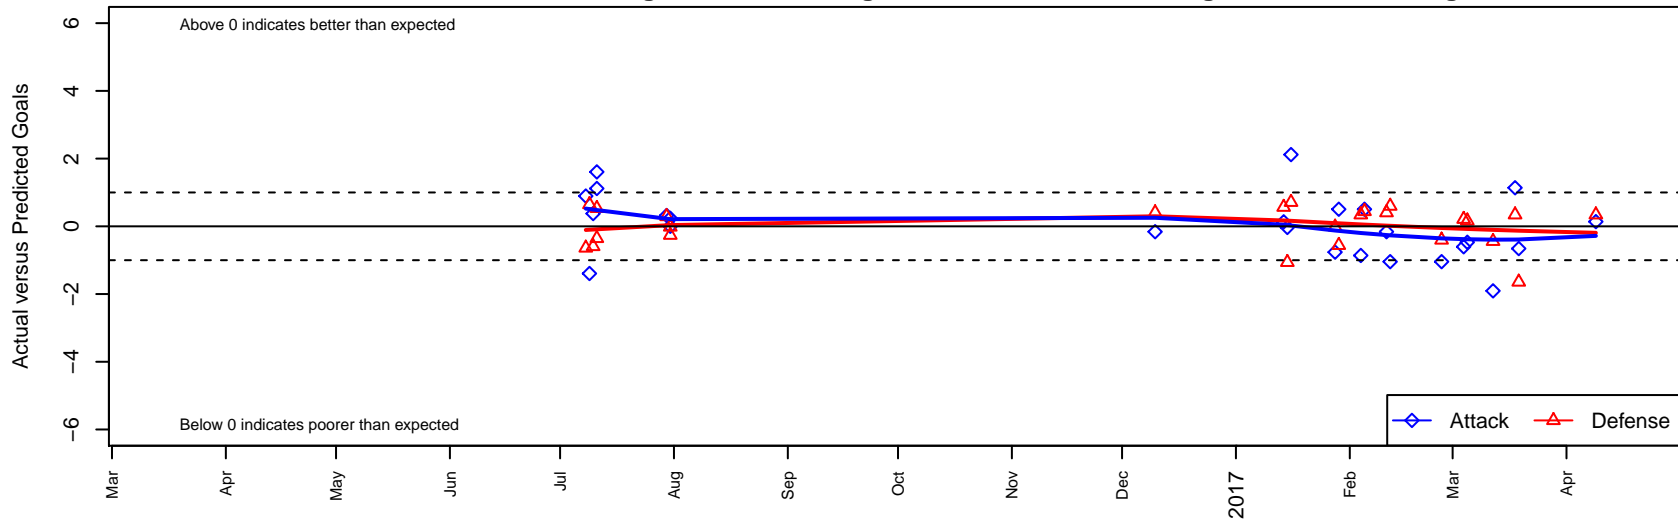

Capital FC Timbers Red G01

Cascade Futbol Club/Capital FC
Salem, OR
G01 total strength=1830
attack=27.73 defense=45.32
spr league = Win OYS G01 Premier
notes= Zenith; Goodwin 2016

alt names used:

Venues played:
2016 Nike Crossfire Challenge Gold Group U16
2016 Surf Cup Super White U16
2016 FWRL G01
2016 Win OYS G01 Premier
2016 OYS State Cup G01

Capital FC Timbers Red G01
Dots are actual minus expected GF (blue circles) and GA (red triangles).
Blue line is smoothed change in attack strength. Red is smoothed change in defense strength.

**attack and defense variance (black dot)
relative to other teams
and top 10 in region**

**attack and defense rating
relative to others at age
and all opponents in last 13 months**

**attack and defense rating
relative to others at age
and all opponents in last 13 months**

Performance relative to 13 month average

Performance relative to 13 month average

Distribution of opponents
 Red = Lose zone, Blue = Win zone, Green = Even
 Black line separates win/lose zones

lot. A=Neither has attack advantage, B=Opponent has both attack and defense advantage, C=Opponent has both attack and defense disadvantage, D=Both have